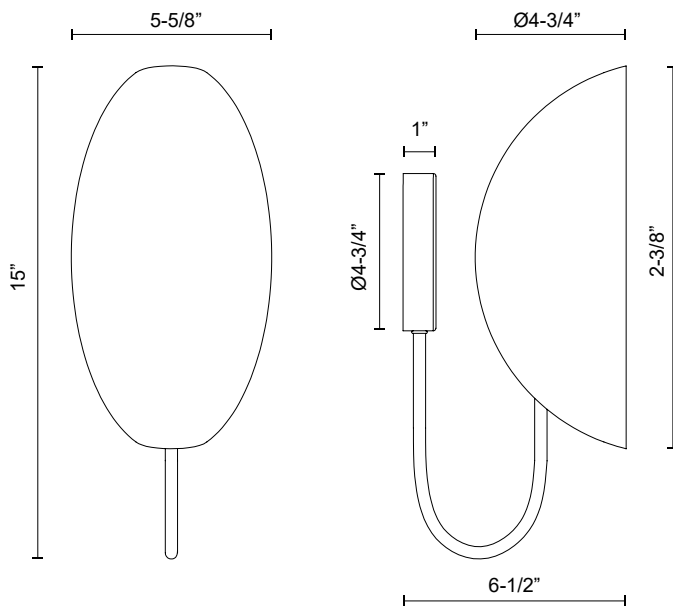

alora mood

P. 1.855.855.8926

CANADA: 19054 28TH Avenue Surrey - BC V3Z 6M3

USA: 3035 E. Lone Mountain Rd - Las Vegas, NV, 89081

SENO WV450706

FIXTURE DIMENSIONS	W5-5/8" x H15" x E6-1/2"
HEIGHT FROM CENTER	5-3/4"
EXTENSION	6-1/2"
LAMP TYPE	E12
WATTAGE	1 x 60W
MAX WATTAGE	60W
BULB QTY	1
BULBS INCLUDED	No
VOLTAGE	120V
DIFFUSER DETAILS	CW - White Cotton
MATERIAL	Aluminum + Steel; Aluminum + Steel + Cotton;
INSTALL OPTIONS	Up or Down
LOCATION	Damp
CANOPY DIMENSIONS	D4-3/4" x E1"
BRAND	Alora Mood

[D - Diameter, L - Length, W - Width, H - Height, E - Extension]

AVAILABLE FINISHES:

*For complete warranty terms, please visit: www.aloralighting.com/warranty

WWW.ALORAMOOD.COM