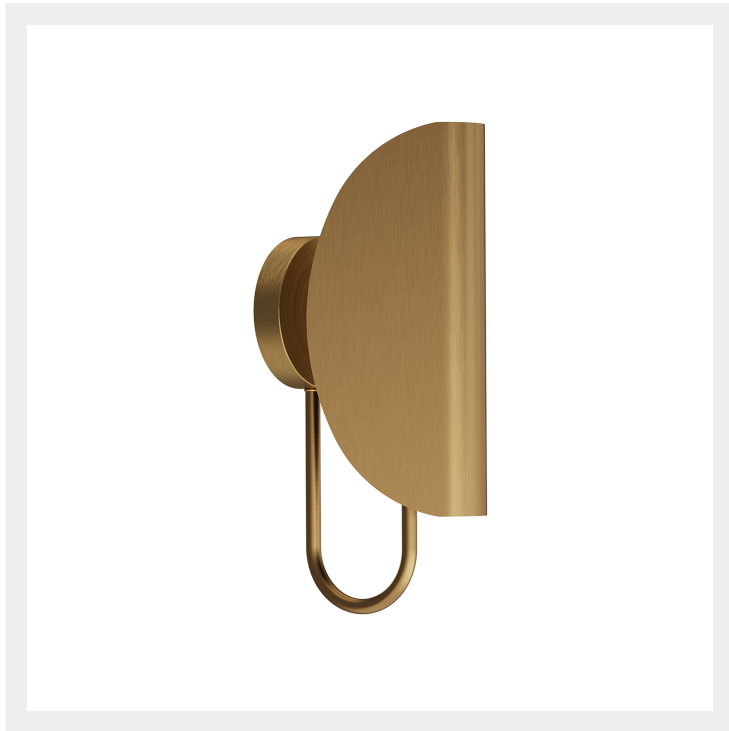

alora mood

P. 1.855.855.8926

CANADA: 19054 28TH Avenue Surrey - BC V3Z 6M3

USA: 3035 E. Lone Mountain Rd - Las Vegas, NV, 89081

SENO WV450706

FIXTURE DIMENSIONS	W5-5/8" x H15" x E6-1/2"
HEIGHT FROM CENTER	5-3/4"
EXTENSION	6-1/2"
LAMP TYPE	E12
WATTAGE	1 x 60W
MAX WATTAGE	60W
BULB QTY	1
BULBS INCLUDED	No
VOLTAGE	120V
DIFFUSER DETAILS	CW - White Cotton
MATERIAL	Aluminum + Steel; Aluminum + Steel + Cotton;
INSTALL OPTIONS	Up or Down
LOCATION	Damp
CANOPY DIMENSIONS	D4-3/4" x E1"
BRAND	Alora Mood

[D - Diameter, L - Length, W - Width, H - Height, E - Extension]

AVAILABLE FINISHES:

*For complete warranty terms, please visit: www.aloralighting.com/warranty

WWW.ALORAMOOD.COM